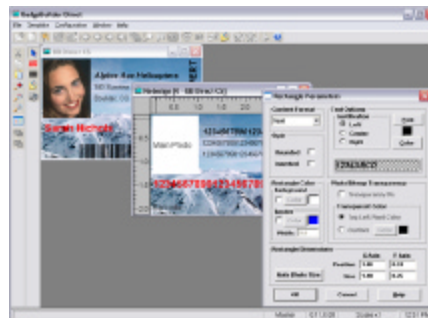

BadgeBuilder®

EXPRESS

Entry Level Photo ID Card and Badging Software for Stand-Alone Installations

Key Features

- Create up to 250 records in Microsoft Access® database format
- Easy-to-use drag and drop WYSIWYG card design tools allow you to create one unique card designs per database
- Easy on-line software activation gets you up and going quickly
- Capture photos from virtually any image source
- Store a photo and detailed information for each cardholder
- Wizard-driven database configuration tools
- Fast Find search option provides flexible viewing, updating and printing choices
- Supports TWAIN and Video For Windows (VFW) image capture formats
- Encode up to 13 different kinds of bar codes
- Print single cards or batch jobs to any Windows®-based printer, including dedicated PVC card printers
- Multi-level password login protects data integrity and increases security

Card Design

With BadgeBuilder® Express, you can quickly produce attractive ID cards using one of the pre-configured card designs - or custom create your own single-sided card design.

BadgeBuilder® Express comes with a variety of design tools which enable users to add bar codes to card designs, import graphics for backgrounds, and add logos and text. Users are also able to make global edits to card layouts and BadgeBuilder® Express will automatically adjust card layout printer settings.

Photo Capture

With the ability to apply photos which are scanned, captured live or imported from a file, BadgeBuilder® Express simplifies the task of adding a photo to a card record. Automated photo capture tools make your card look perfect every time.

Data Management

With flexible sorting and Fast Find search capabilities, BadgeBuilder® Express quickly locates the record you need for rapid re-printing.

Printing

Complemented with full color cards, multiple cards per sheet, bitmap graphics and many bar codes styles, BadgeBuilder® Express is a simple yet powerful ID creation application.